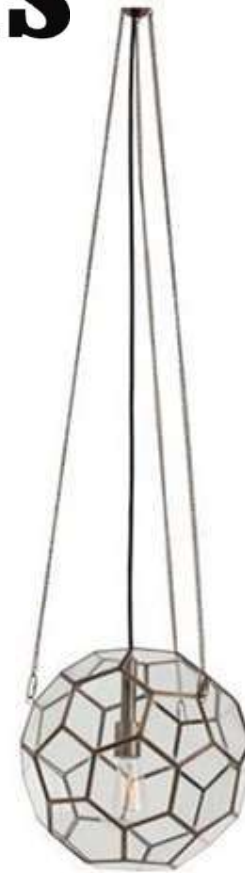

Description – Hanging Lamp  
Size in cm. – 17x17x35cm  
Finish – Black PC

**Xenus**

Description – Hanging Lamp  
Size in cm. – 13x13x30cm  
Finish – Black & Gold PC

Description – Hanging Lamp  
Size in cm. – 35x35x15cm  
Finish – White PC

Description – Hanging Lamp  
Size in cm. – 15x15x17cm  
Finish – Antique copper

**Xenus**

Description – Hanging Lamp  
Size in cm. – 45x45x40cm  
Finish – Black PC

Description – Hanging Lamp  
Size in cm. – 25x25x13cm  
Finish – Black PC

# Xenus

Description – Hanging Lamp  
Size in cm. – 25x25x15cm  
Finish – Black PC

Description – Hanging Lamp  
Size in cm. – 25x25x13cm  
Finish – Blue PC

Description – Hanging Lamp  
Size in cm. – 25x25x35cm  
Finish – Antique Brass

Xenus

Description – Hanging Lamp  
Size in cm. – 30x30x110cm  
Finish – Antique Brass

**Xenus**

Description – Hanging Lamp  
Size in cm. – 25x25x25cm  
Finish – Shiny Copper

Description – Hanging Lamp  
Size in cm. – 25x25x25cm  
Finish – Shiny Brass