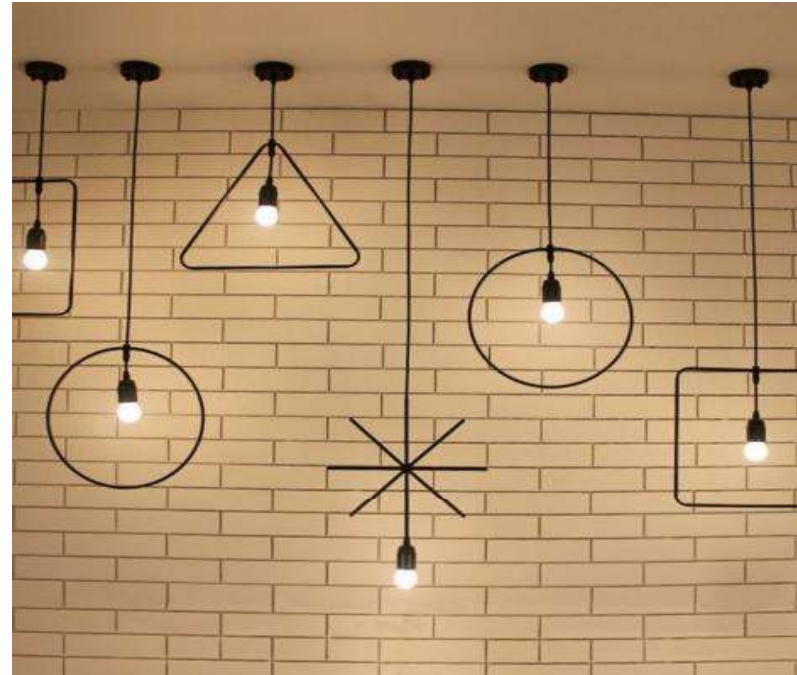

**Xenus**

Description – Hanging Lamp  
Size in cm. – 30x30x25cm  
Finish – Grey PC

Description – Hanging Lamp  
Size in cm. – 30x30x90cm  
Finish – Brass Plating

Item# 1012  
Size :-  
Material :- Iron

Item# 1015  
Size :- 35x35x51cm  
Material :- Iron  
Price :- 950/- Each